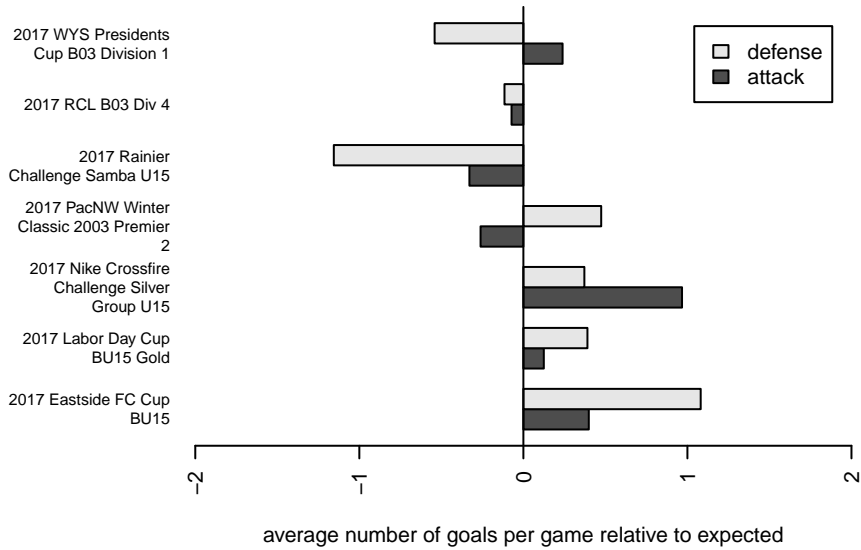

Kent United Green B03

Kent United
 Kent, WA
 B03 total strength=1380
 attack=7.95 defense=6.99
 fall league = RCL B03 Div 4
 notes= Lopez 2015

alt names used:
 Kent United B03 Green
 Kent United B03 Green
 Kent United B03 Green
 KENT UNITED B03 GREEN (WA)
 Kent United S – B03 Green
 Kent United S – B03 Green
 Kent United B03 Green

Venues played:
 2016 WYS Presidents Cup B03 Division 2
 2017 Rainier Challenge Samba U15
 2017 Nike Crossfire Challenge Silver Group U1
 2017 Eastside FC Cup BU15
 2017 Labor Day Cup BU15 Gold
 2017 RCL B03 Div 4
 2017 WYS Presidents Cup B03 Division 1
 2017 PacNW Winter Classic 2003 Premier 2

**attack and defense variance (black dot)
relative to other teams
and top 10 in region**

**attack and defense rating
relative to others at age
and all opponents in last 13 months**

Performance relative to 13 month average