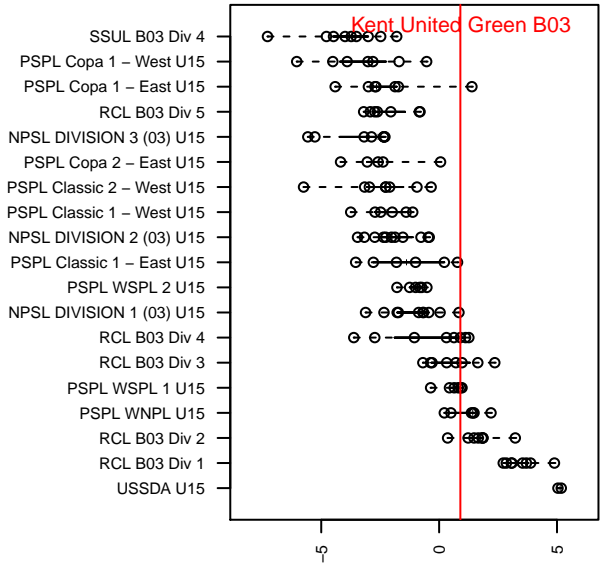

Kent United Green B03

Kent United
 Kent, WA
 B03 total strength=1380
 attack=7.95 defense=6.99
 fall league = RCL B03 Div 4
 notes= Lopez 2015

alt names used:
 Kent United B03 Green
 Kent United B03 Green
 Kent United B03 Green
 KENT UNITED B03 GREEN (WA)
 Kent United S – B03 Green
 Kent United S – B03 Green
 Kent United B03 Green

**attack and defense variance (black dot)
relative to other teams
and top 10 in region**

**attack and defense rating
relative to others at age
and all opponents in last 13 months**

Performance relative to 13 month average