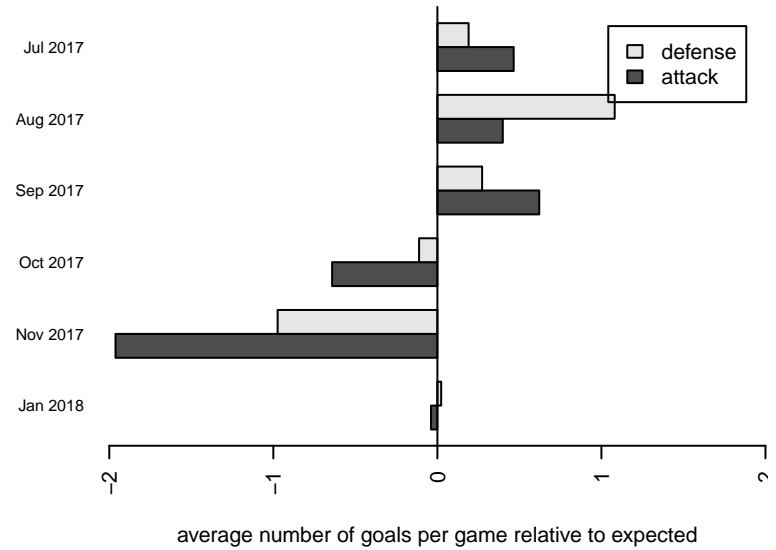

Performance relative to 13 month average