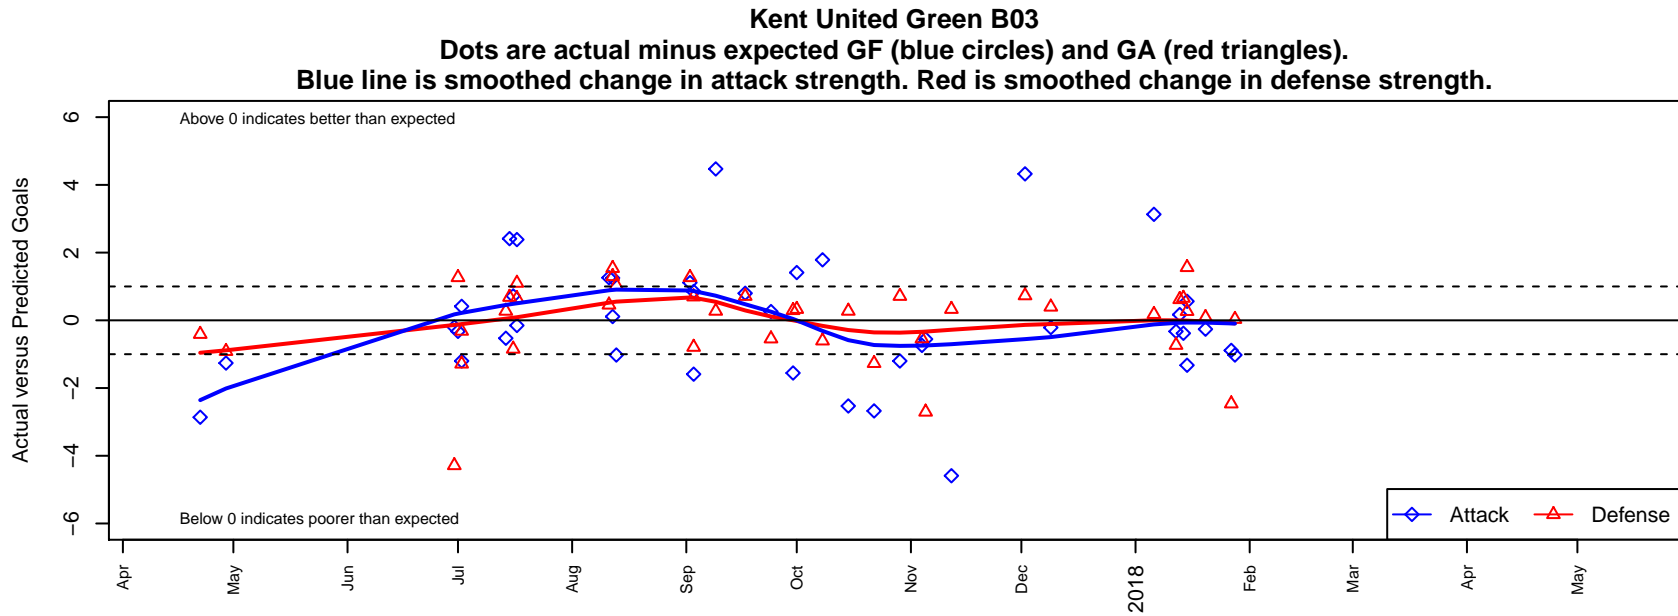

Kent United Green B03

Kent United
 Kent, WA
 B03 total strength=1380
 attack=7.95 defense=6.99
 fall league = RCL B03 Div 4
 notes= Lopez 2015

alt names used:
 Kent United B03 Green
 Kent United B03 Green
 Kent United B03 Green
 KENT UNITED B03 GREEN (WA)
 Kent United S – B03 Green
 Kent United S – B03 Green
 Kent United B03 Green

**attack and defense variance (black dot)
relative to other teams
and top 10 in region**

**attack and defense rating
relative to others at age
and all opponents in last 13 months**

Performance relative to 13 month average